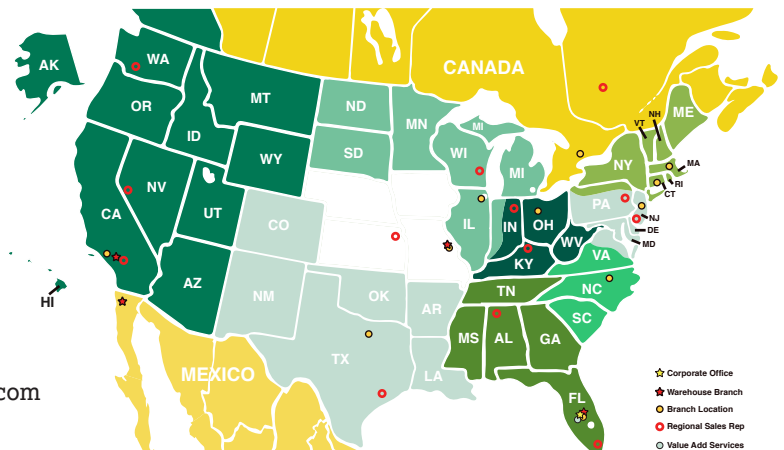

● TEXAS

6230 N. Beltline Rd., Ste 320
Irving, TX 75063
(972) 465-0700
Fax (972) 465-0600
txsales@wesgarde.com

1.800.554.8866 | www.wesgarde.com

One number for all locations