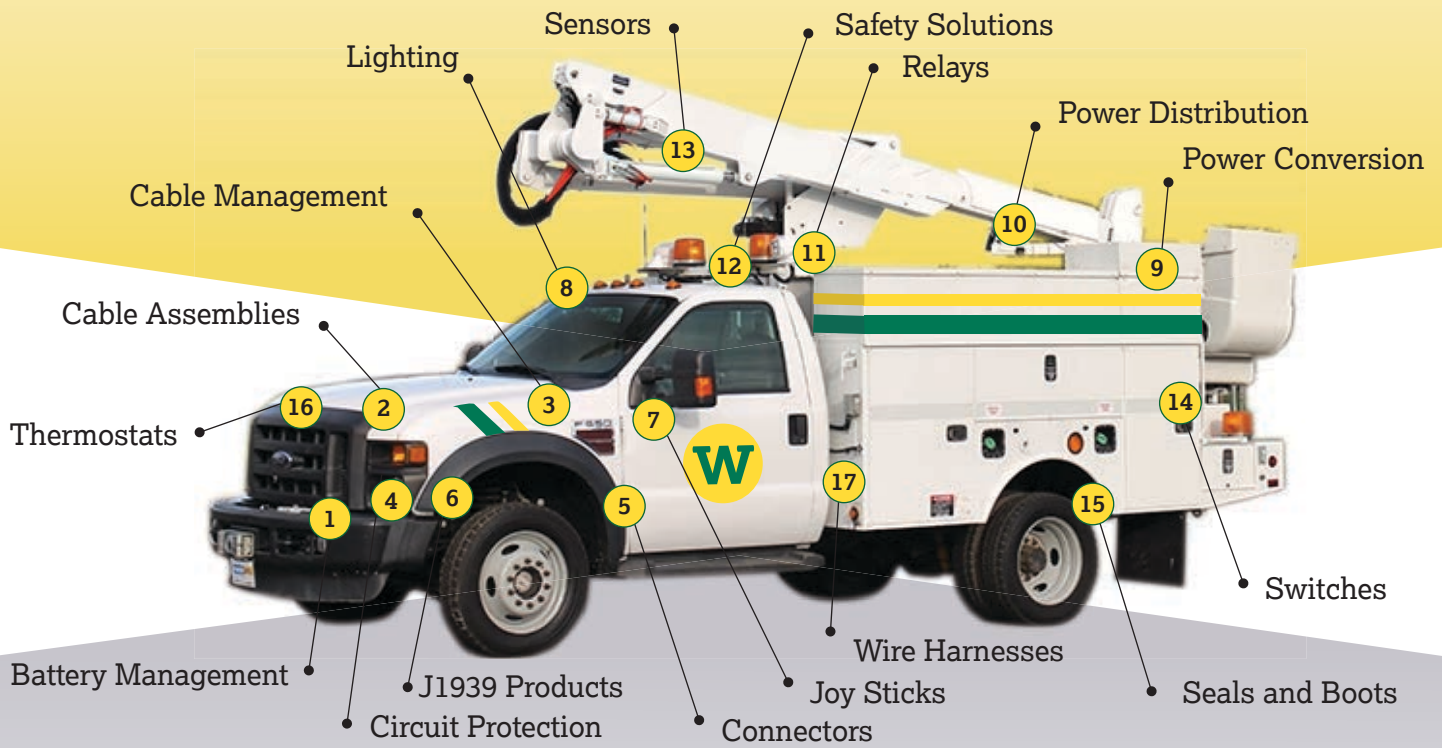

16 2 3 8 13 12 11 10

1 6 7 9 14

4 5 17 15

Your Complete Solution for Upfitting Integration & Interconnect Products

1.800.554.8866

Wesgarde Branch Locations & Regions

Battery Management

Blue Sea Systems
Eaton - Sure Power
Kissling Electrotec
Pollack
BEP
Carling Technologies
Littelfuse CV
Inpower