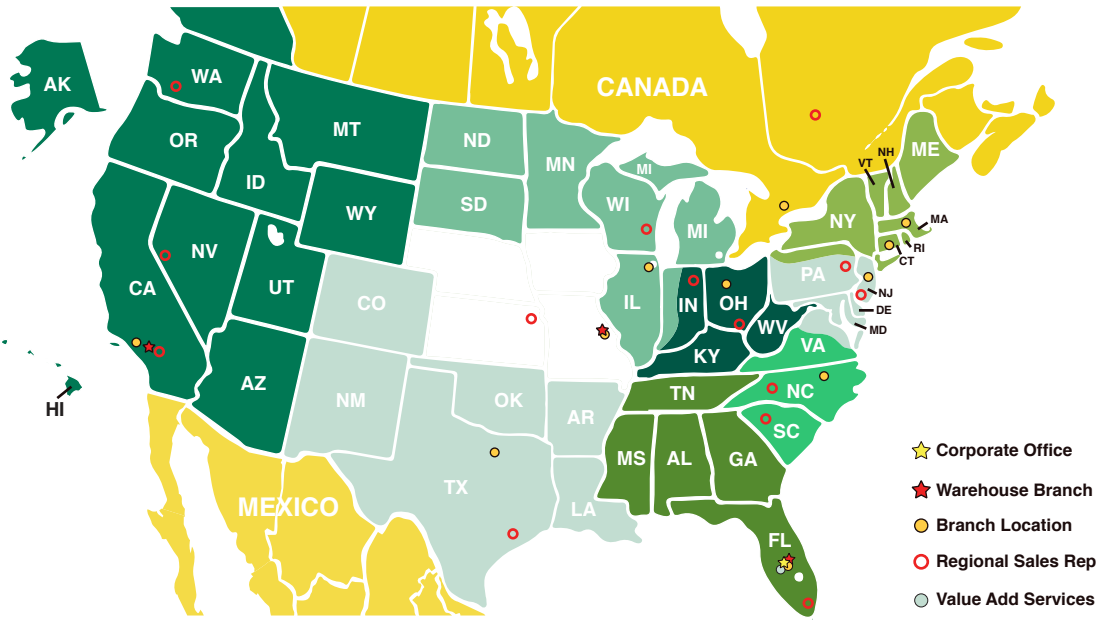

○ **FLORIDA**
★ 3815 Industry Blvd
Lakeland, FL 33811
(863) 644-7564
Fax (863)644-1722
flsales@wesgarde.com

○ **Value Add Services**
3043 Drane Field Rd
Lakeland, FL 33811
(863) 644-7564
Fax (863)644-1722

○ **CALIFORNIA**
725 E. Cochran Street, Unit D
Simi Valley, CA 93065
(805) 579-7200
Fax (805) 579-7211
casales@wesgarde.com

○ **ILLINOIS**
31 W 007 North Ave
Suite 103
West Chicago, IL 60185
(630) 231-3157
Fax (630) 231-3245
ilsales@wesgarde.com

○ **NORTH CAROLINA**
521 - B Uwharrie Ct.
Raleigh, NC 27606
(919) 829.1550
Fax: (919) 829.3507
ncsales@wesgarde.com

○ **MASSACHUSETTS**
38 Providence Road.
Sutton, MA 01590
(508) 581-4308
Fax (508) 581-4310
masales@wesgarde.com

○ **CANADA**
2650 Meadowvale Blvd, Unit #2
Mississauga, Ontario L5N 6M5
(905) 542-0311
Fax (905) 542-0310
onsales@wesgarde.com

○ **CONNECTICUT**
100 Shield St.
West Hartford, CT 06110
(860) 527-7705
Fax (860) 527-2565
ctsales@wesgarde.com

○ **MISSOURI**
★ **CORPORATE WAREHOUSE**
(ISO-9001)
50-62 Kelly Blvd.
St. Peters, MO 63376
(636) 697-1870
Fax (636) 697-1871
mosales@wesgarde.com

○ **OHIO**
300 Enterprise Drive
Westerville, OH 43081
(614) 885-0319
Fax (614) 885-2448
ohsales@wesgarde.com

○ **NEW JERSEY**
602 Birchfield Drive
Mt. Laurel, NJ 08054
(856) 778-8190
Fax (856) 778-8878
njsales@wesgarde.com

○ **TEXAS**
6230 N. Beltline Rd., Ste 320
Irving, TX 75063
(972) 465-0700
Fax (972) 465-0600
txsales@wesgarde.com

1.800.554.8866 | www.wesgarde.com
One number for all locations

Wesgarde has been serving the OEM market for 40 years and is one of the leading distributors in North America. Our branches and account managers are strategically located throughout the U.S. and Canada to better serve our customer's needs, be it individual components or complete solutions from a vast array of product lines and categories.