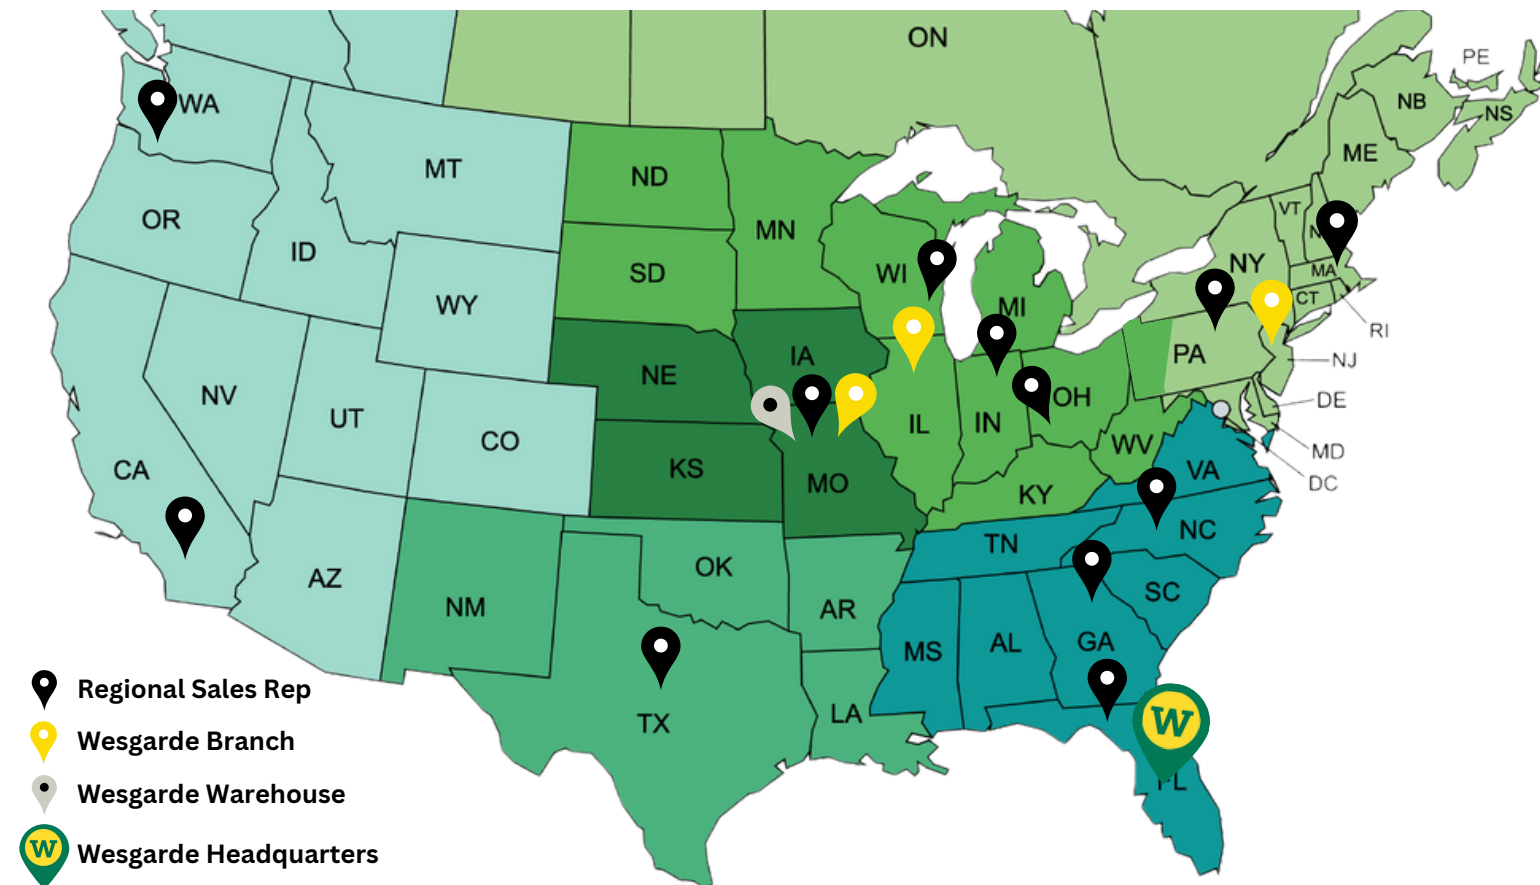

Engineered to Deliver • Family Owned Since 1976

AN ELECTROMECHANICAL INTERCONNECT DISTRIBUTOR
ISO 9001

Product Line Card

Wesgarde Branch Locations & Regions

CORPORATE OFFICE FLORIDA SALES OFFICE 2820 Drane Field Road Lakeland, FL 33811 863.644.7564 flsales@wesgarde.com	MISSOURI BRANCH CORPORATE WAREHOUSE 50-62 Kelly Blvd. St. Peters, MO 63376 636.697.1871 mosales@wesgarde.com	FL WAREHOUSE 1820 S. Combee Road Suite A Lakeland, FL 33801 863.644.7564	ILLINOIS BRANCH 31 W 007 North Ave Suite 202 West Chicago, IL 60185 630.231.3157 ilsales@wesgarde.com
NEW JERSEY BRANCH 602 Birchfield Drive Mt. Laurel, NJ 08054 856.778.8190 njsales@wesgarde.com	CALIFORNIA BRANCH 800.554.8866 casales@wesgarde.com	MASSACHUSETTS BRANCH 800.554.8866 masales@wesgarde.com	TEXAS BRANCH 800.554.8866 txsales@wesgarde.com